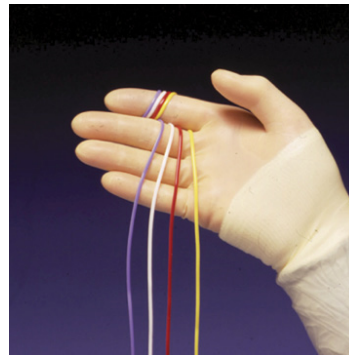

- High quality medical-grade silicone
- Strong and durable, yet gentle
- Non-porous to slide smoothly and easily over vessels
- Radiopaque element ensures x-ray detectability
- Color-coded to assist in vessel detection
- Dispenser boxes minimize storage
- Two sizes available
- Two 16" strands included in each pack:
 - Maxis are 2.5mm wide and 1.0mm thick
 - Minis are 1.3mm wide and 0.9mm thick
- Neatly wrapped on a plastic card for tangle-free presentation and placement on sterile field
- Latex safe