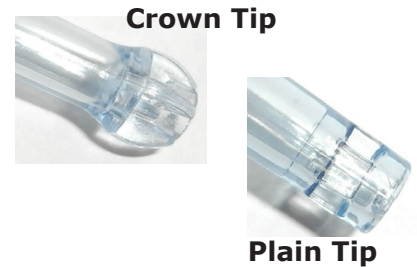

Yankauer Suction Handles

Yankauer Suction

Code	Description	Qty
641110	Yankauer Suction Handle, Crown Tip 8mm with Slide On/Off Switch	Each
641310	Yankauer Suction Handle, Crown Tip 8mm without switch	Each
641510	Yankauer Suction Handle, Plain Tip 8mm with Slide on/off switch	Each
64B716	Yankauer Suction Handle Extended, Plain Tip 6mm with Slide On/Off Switch	Each
641E10	Yankauer Suction Handle Extended, Plain Tip 6mm with Slide On/Off Switch	Each

- Surgical suction cannula with on/off switch
- Allows the user to control the suction
- Plain & Angled Tips
- Latex free
- Sterile, Single Patient Use

**LATEX
FREE**