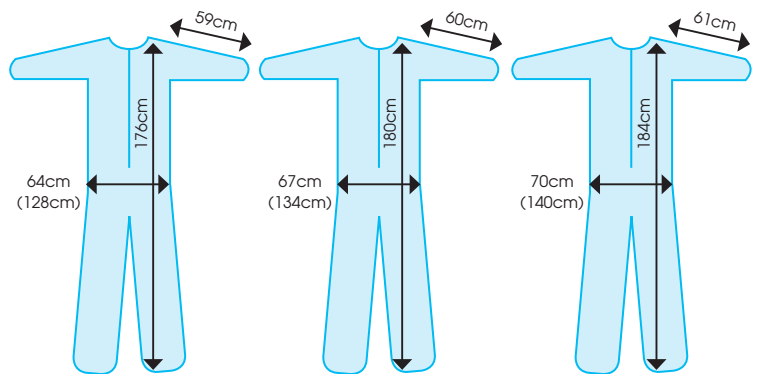

Level
1

Coveralls

ALL-IN-ONE BODY SUIT - 30 GSM

Heavyweight polypropylene (PP)
Elastic cuffs

- Splash proof

Product specifications

Code	Size	Colour	Dimensions	Sleeve	UOM
1C30LW	Large	White	176x128cm	59cm	Box/50
1C30XLW	X-Large	White	180x134cm	60cm	Box/50
1C30XXLW	XX-Large	White	184x140cm	61cm	Box/50

Level
2

Coveralls

ALL-IN-ONE BODY SUIT - 60 GSM

Layered spunbond non-woven (SMS) + meltblown + spunbond non-woven (SMS)
Elastic cuffs

- Moderate to heavy fluid

Product specifications

Code	Size	Colour	Dimensions	Sleeve	UOM
2C60LW	Large	White	176x128cm	59cm	Box/50
2C60XLW	X-Large	White	180x134cm	60cm	Box/50
2C60XXLW	XX-Large	White	184x140cm	61cm	Box/50
2C60XLB	X-Large	Blue	180x134cm	60cm	Box/50
2C60XXLB	XX-Large	Blue	184x140cm	61cm	Box/50

ALL-IN-ONE BODY SUIT FLUID RESISTANT - 60 GSM

SF non-woven PE glued polypropylene (PP)
Water resistant and breathable, elastic cuffs

- Heavy fluid

Product specifications

Code	Size	Colour	Dimensions	Sleeve	UOM
2CF60XLW	X-Large	White	180x134cm	60cm	Box/50
2CF60XXLW	XX-Large	White	184x140cm	61cm	Box/50